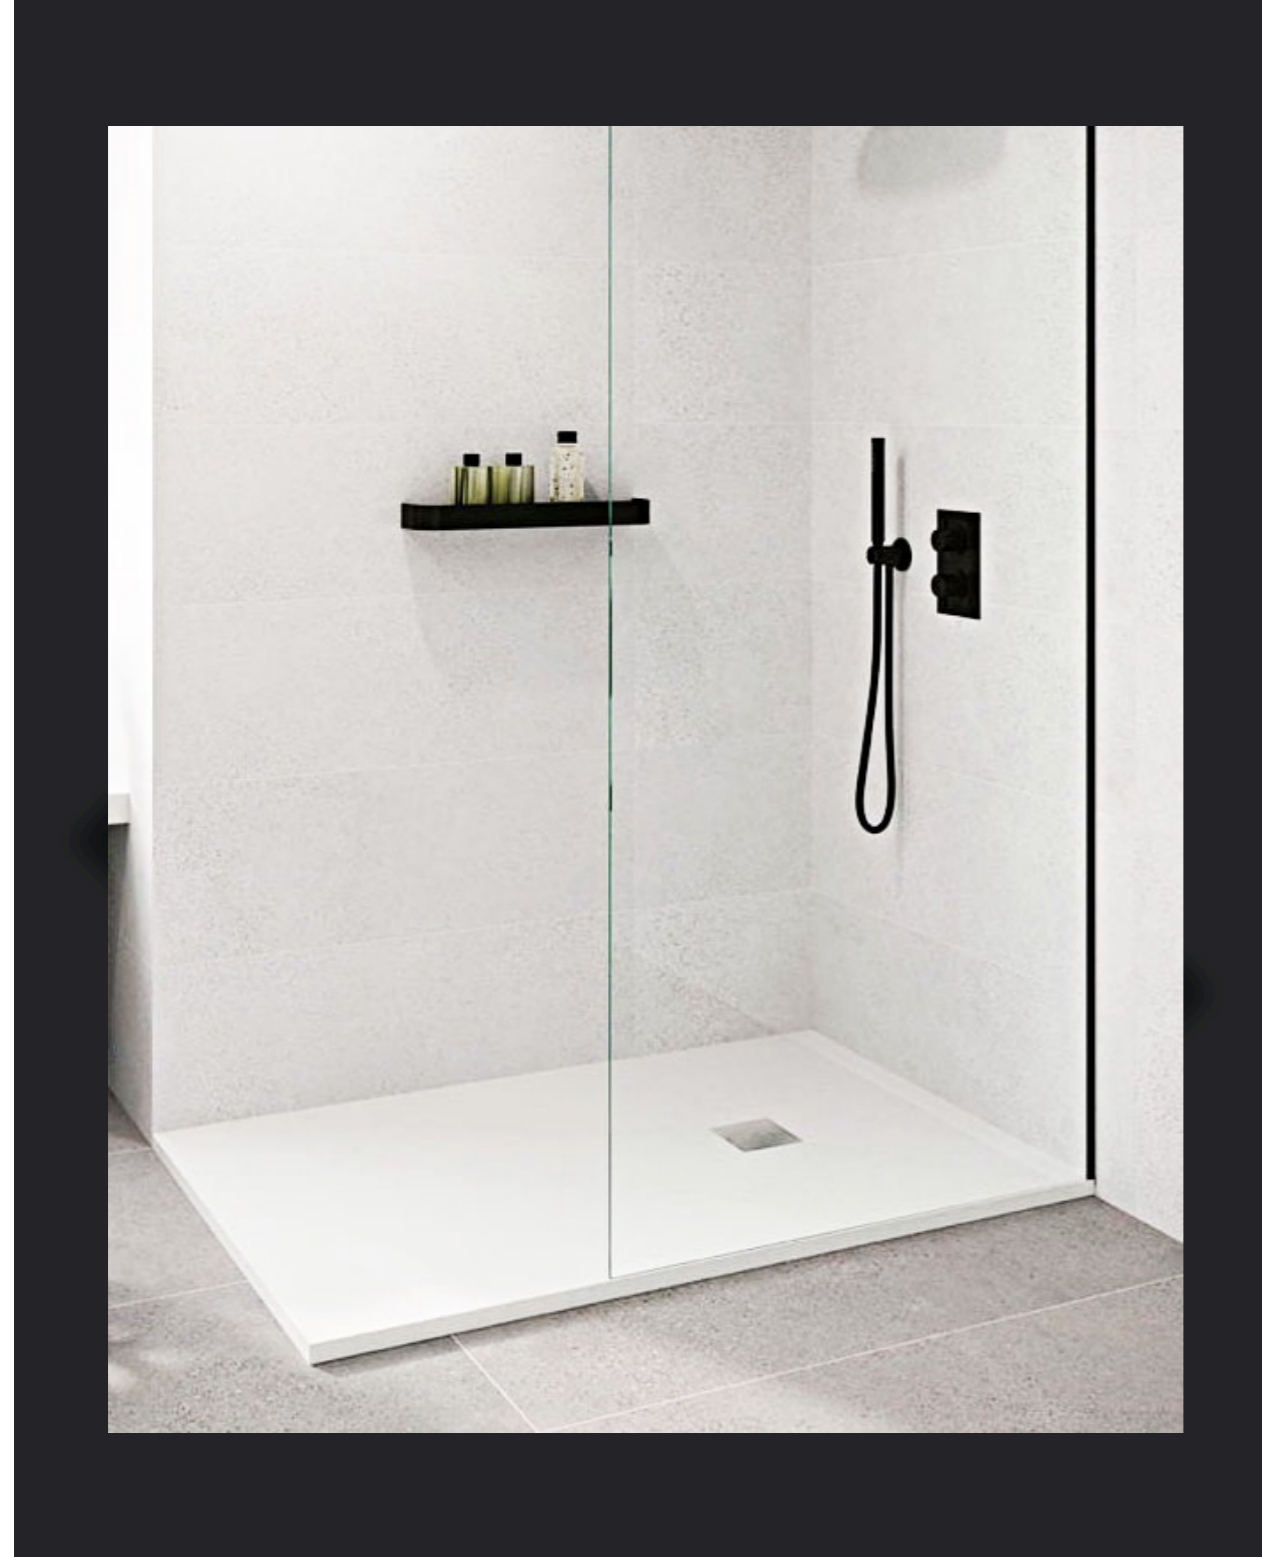

Izmir

EBAT / SIZES (cm)	60	70	80	90	100	120	140	160	180	200	220
60											
70											
80											
90											
100											
110											
120											

Ürün Özellikleri :

- 1- %100 Antibakteriyel, Neme Dayanıklı Ve Kararma Yapmaz.
- 2- %100 Yerli Üretim Olup Akrilik Malzemeden Üretilmektedir.
- 3- Ürünlerimiz standarttır, ayrıca özel üretim yapılabilmektedir.
- 4- Açık gider yüzeyi ve standart eğimi sayesinde su birikmesini engeller.
- 5- Kaydırmazlığa sahip, gözeneksiz malzemeden üretilmektedir.
- 6- Yere sıfır monte edilebilir.
- 7- Kolay temizlik için pratik saç tutucu mevcuttur.

Product Features :

- 1- 100% Antibacterial, Moisture Resistant and Does Not Darken.
- 2- It is 100% Domestic Production and Made of Acrylic Solid Surface Material.
- 3- Our products are standard, but special production can also be made.
- 4- It prevents water accumulation thanks to its open drain surface and standard slope.
- 5- It is produced from non-porous material that is non-slip.
- 6- Can be mounted flush to the ground.
- 7- A practical hair holder is available for easy cleaning.

Standard Colors :