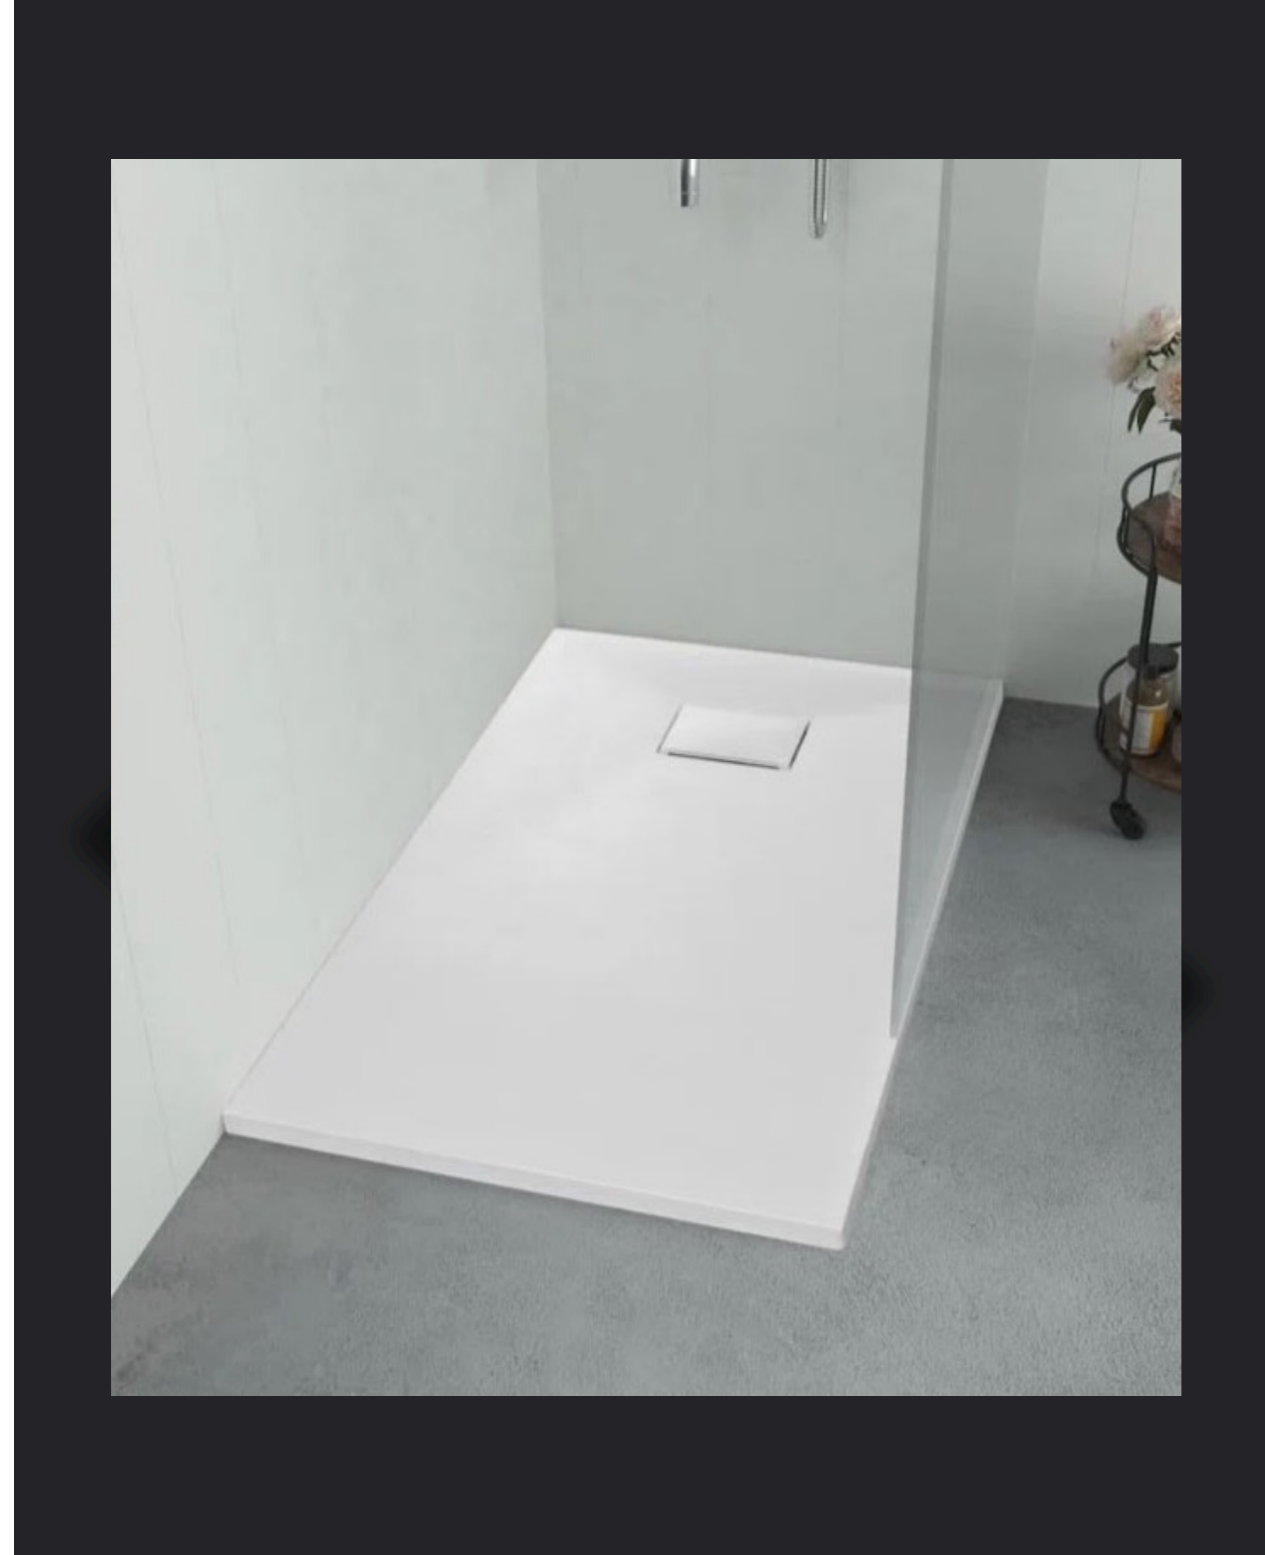

Istanbul

EBAT / SIZES (cm)	60	70	80	90	100	120	140	160	180	200	220
60											
70											
80											
90											
100											
110											
120											

Ürün Özellikleri :

- 1- %100 Antibakteriyel, Neme Dayanıklı Ve Kararma Yapmaz.
- 2- %100 Yerli Üretim Olup Akrilik Malzemeden Üretilmektedir.
- 3- Ürünlerimiz standarttır, ayrıca özel üretim yapılabilmektedir.
- 4- Açık gider yüzeyi ve standart eğimi sayesinde su birikmesini engeller.
- 5- Kaydırmazlığa sahip, gözeneksiz malzemeden üretilmektedir.
- 6- Yere sıfır monte edilebilir.
- 7- Kolay temizlik için pratik saç tutucu mevcuttur.

Product Features :

- 1- 100% Antibacterial, Moisture Resistant and Does Not Darken.
- 2- It is 100% Domestic Production and Made of Acrylic Solid Surface Material.
- 3- Our products are standard, but special production can also be made.
- 4- It prevents water accumulation thanks to its open drain surface and standard slope.
- 5- It is produced from non-porous material that is non-slip.
- 6- Can be mounted flush to the ground.
- 7- A practical hair holder is available for easy cleaning.

Standard Colors :