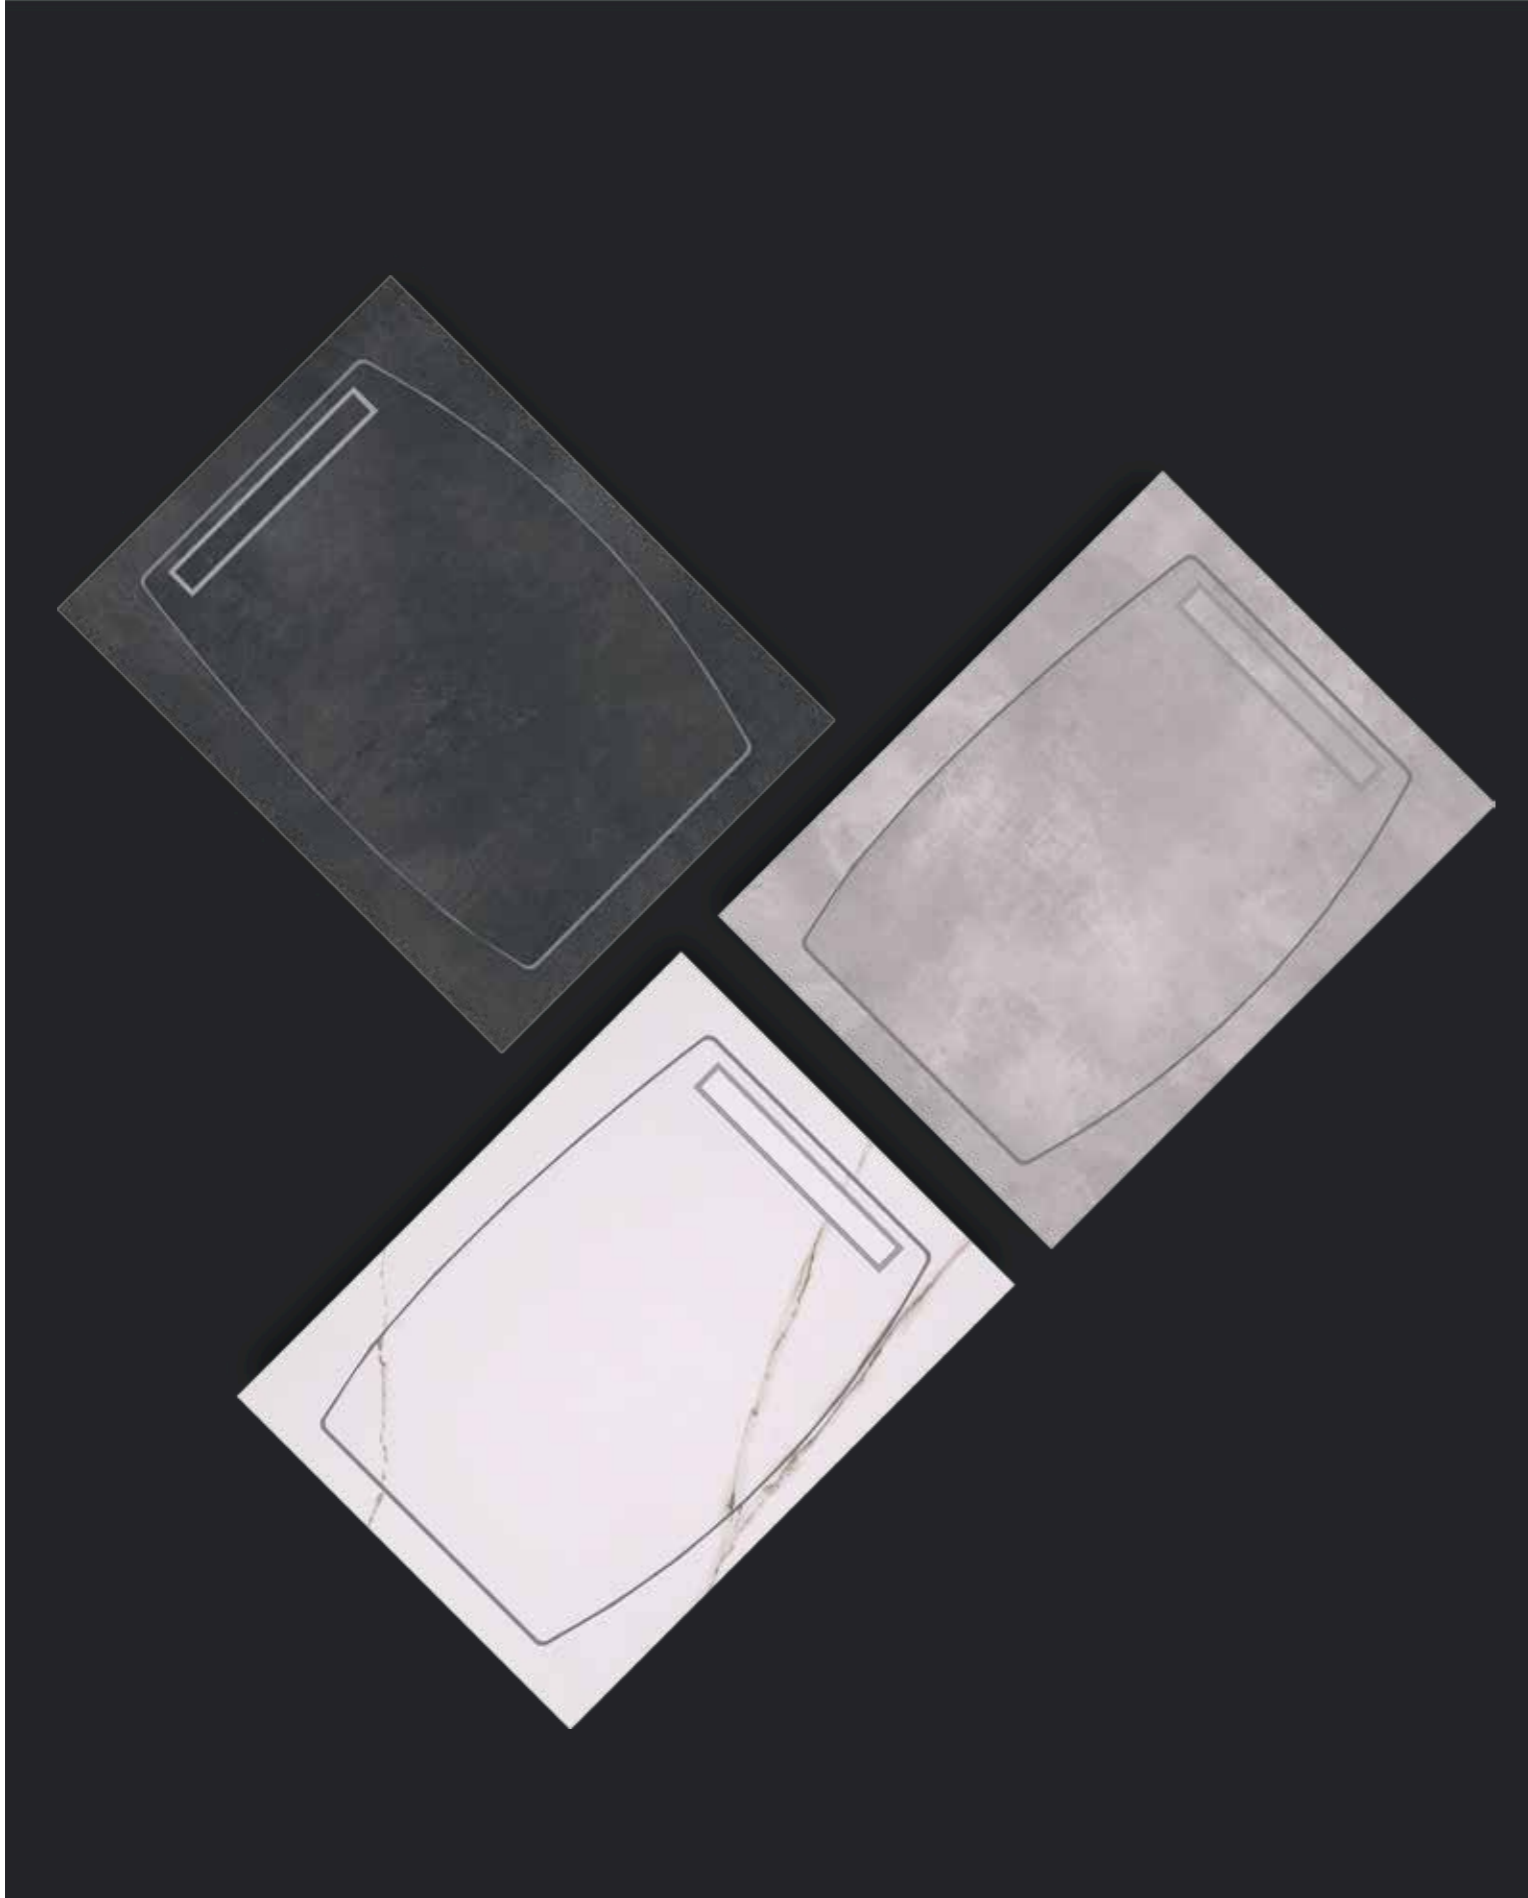

Olympus

Olympus Ebat/Size	
80x80 cm	90x80 cm
80x100 cm	90x100 cm
80x120 cm	90x120 cm
80x140 cm	90x140 cm
80x160 cm	90x160 cm
80x180 cm	90x180 cm
80x200 cm	90x200 cm
80x220 cm	90x220 cm

Ürün Özellikleri :

- 1- %100 Antibakteriyel, Neme Dayanıklı Ve Kararma Yapmaz.
- 2- %100 Yerli Üretim Olup porselen-seramik Malzemeden Üretilmektedir.
- 3- Ürünlerimiz standarttır, ayrıca özel üretim yapılabilmektedir.
- 4- Açık gider yüzeyi ve standart eğimi sayesinde su birikmesini engeller.
- 5- Kaydırmazlığa sahip, gözeneksiz malzemeden üretilmektedir.
- 6- Yere sıfır monte edilebilir.
- 7- Kolay temizlik için pratik saç tutucu mevcuttur.

Product Features :

- 1- 100% Antibacterial, Moisture Resistant and Does Not Darken.
- 2- It is 100% Domestic Production and Made of Porcelain-Ceramic Material.
- 3- Our products are standard, but special production can also be made.
- 4- It prevents water accumulation thanks to its open drain surface and standard slope.
- 5- It is produced from non-porous material that is non-slip.
- 6- Can be mounted flush to the ground.
- 7- A practical hair holder is available for easy cleaning.