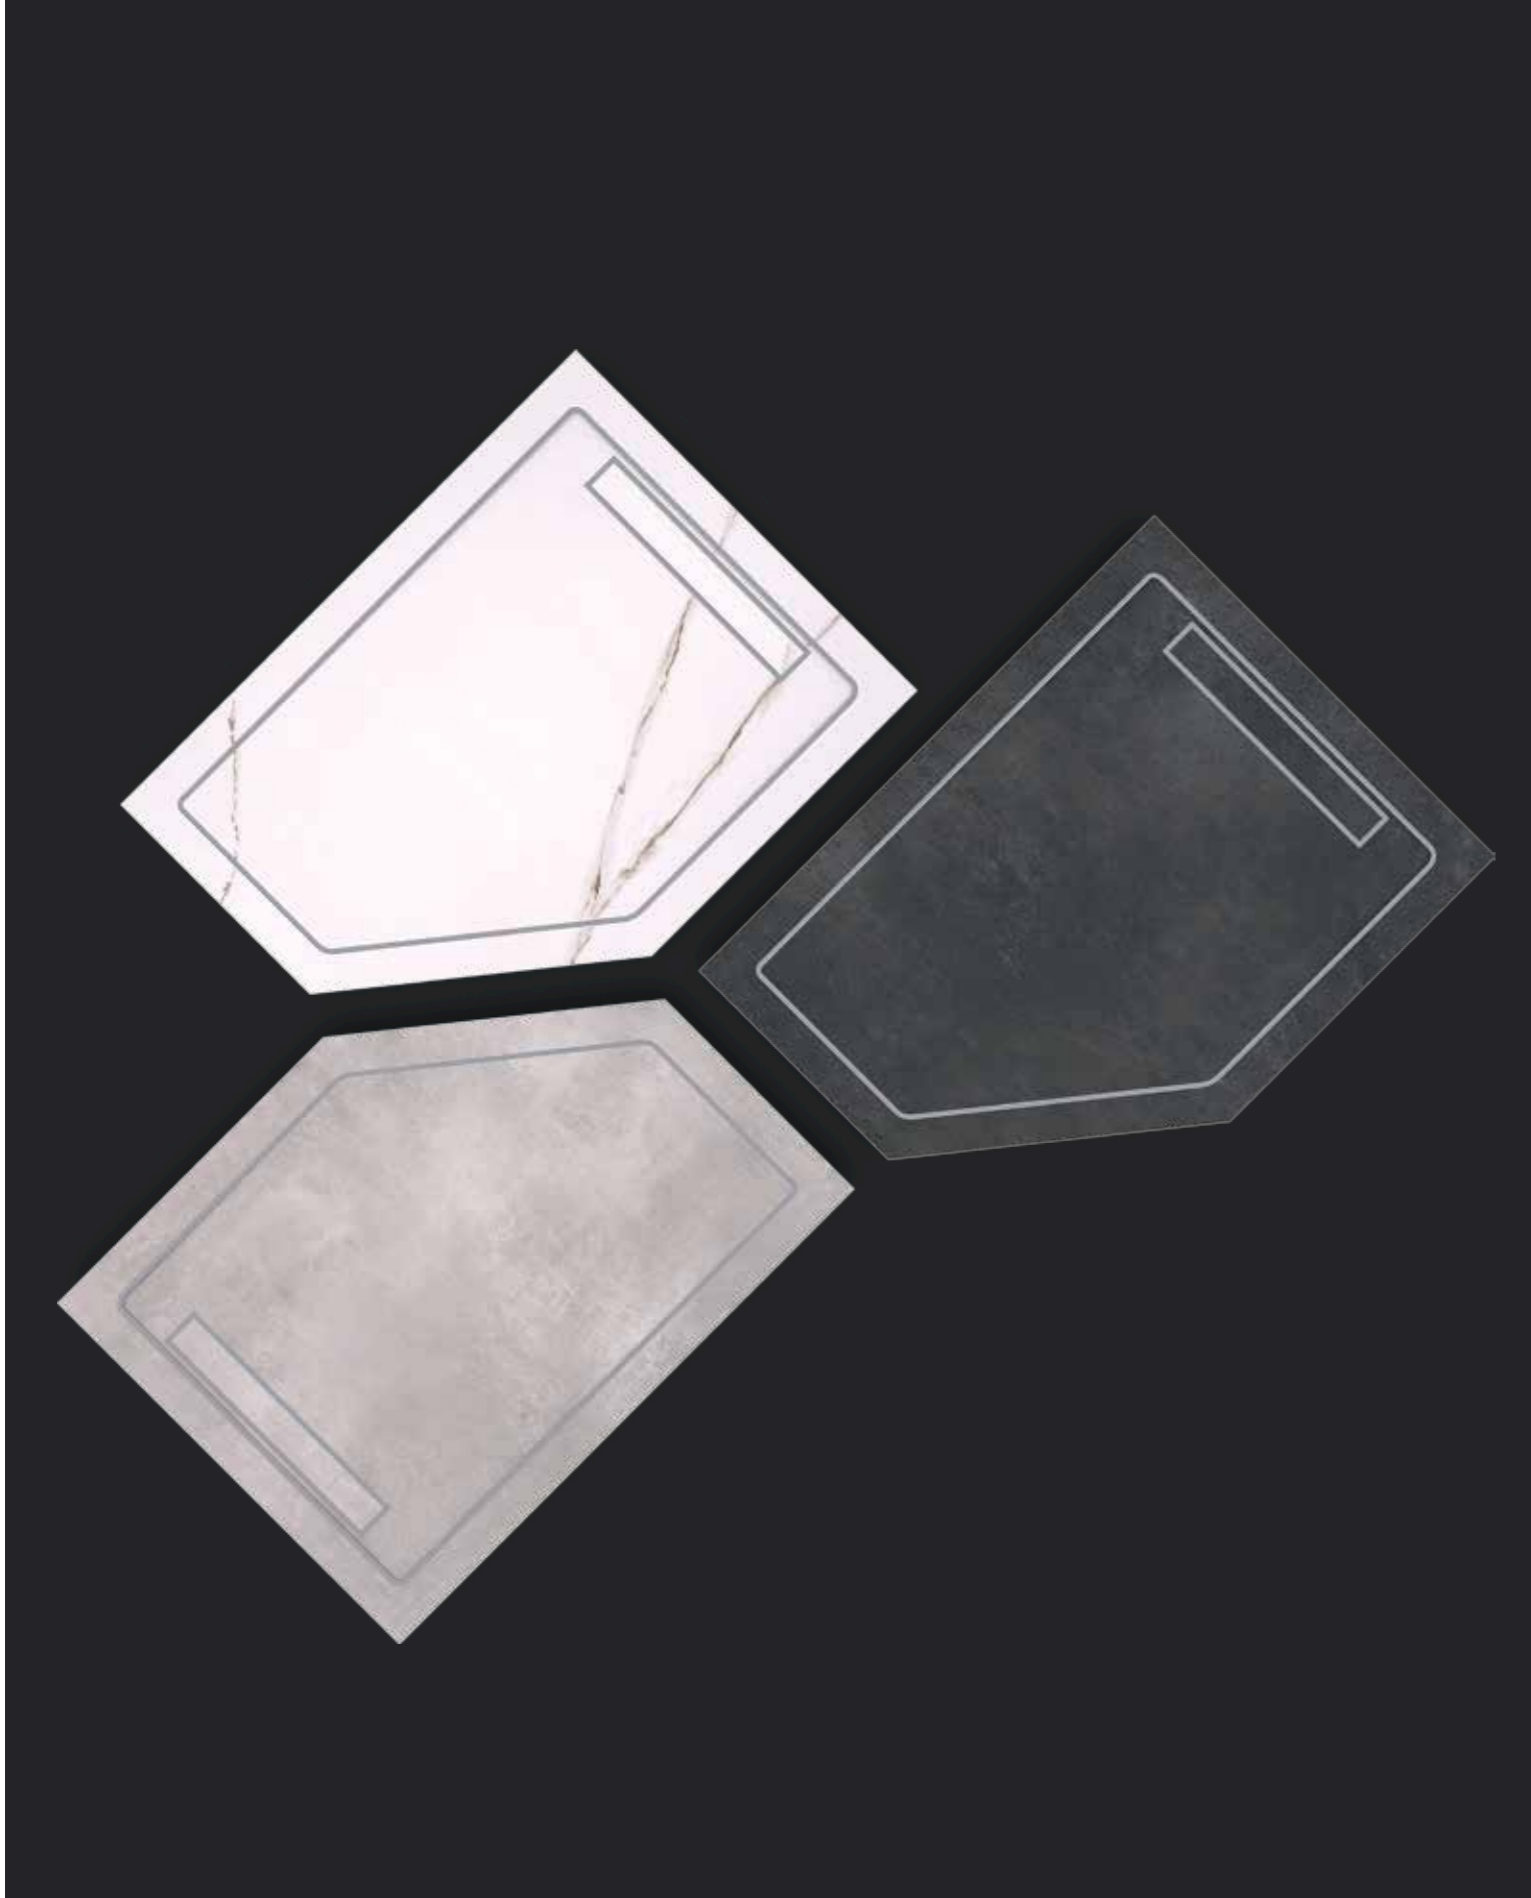

Product Features :

- 1- 100% Antibacterial, Moisture Resistant and Does Not Darken.
- 2- It is 100% Domestic Production and Made of Porcelain-Ceramic Material.
- 3- Our products are standard, but special production can also be made.
- 4- It prevents water accumulation thanks to its open drain surface and standard slope.
- 5- It is produced from non-porous material that is non-slip.
- 6- Can be mounted flush to the ground.
- 7- A practical hair holder is available for easy cleaning.

Ventura-B

Ventura-B Ebat/Size

80x80 cm	90x80 cm
80x100 cm	90x100 cm
80x120 cm	90x120 cm
80x140 cm	90x140 cm
80x160 cm	90x160 cm
80x180 cm	90x180 cm
80x200 cm	90x200 cm
80x220 cm	90x220 cm

Ürün Özellikleri :